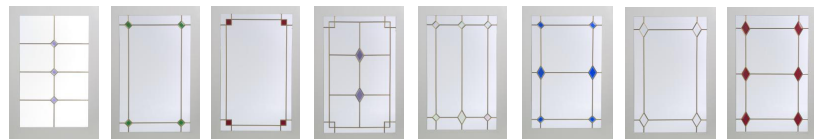

## Optional Grids

Contoured Grid

Flat Grid

Traditional fish mouth design for a more authentic Colonial look.

Diamond Style – with flat style grids

Colonial

9 over 9  
Colonial style grids available in both contoured and flat.

Praire Style

Available in contoured and flat.

Ladder Grid

Available in contoured and flat.

## Available Grid Options

Majestic, MGC Series for Bay, Bow Casement and Picture Windows