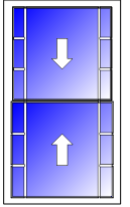

## Optional Grids

Contoured Grid

Flat Grid

Traditional fish mouth design for a more authentic Colonial look.

Diamond Style – with flat style grids

Colonial

9 over 9  
Colonial style grids available in both contoured and flat.

Praire Style

Available in contoured and flat.

Ladder Grid

Available in contoured and flat.