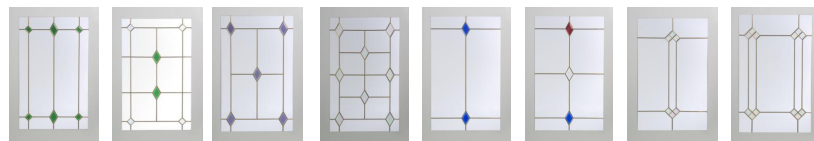

## Optional Grids

Contoured Grid

Flat Grid

Traditional fish mouth design for a more authentic Colonial look.

Diamond Style – with flat style grids

Colonial

9 over 9  
Colonial style grids available in both contoured and flat.

Praire Style

Available in contoured and flat.

Ladder Grid

Available in contoured and flat.

## Available Grid Options

Majestic, MGC Series for Bay, Bow Casement and Picture Windows